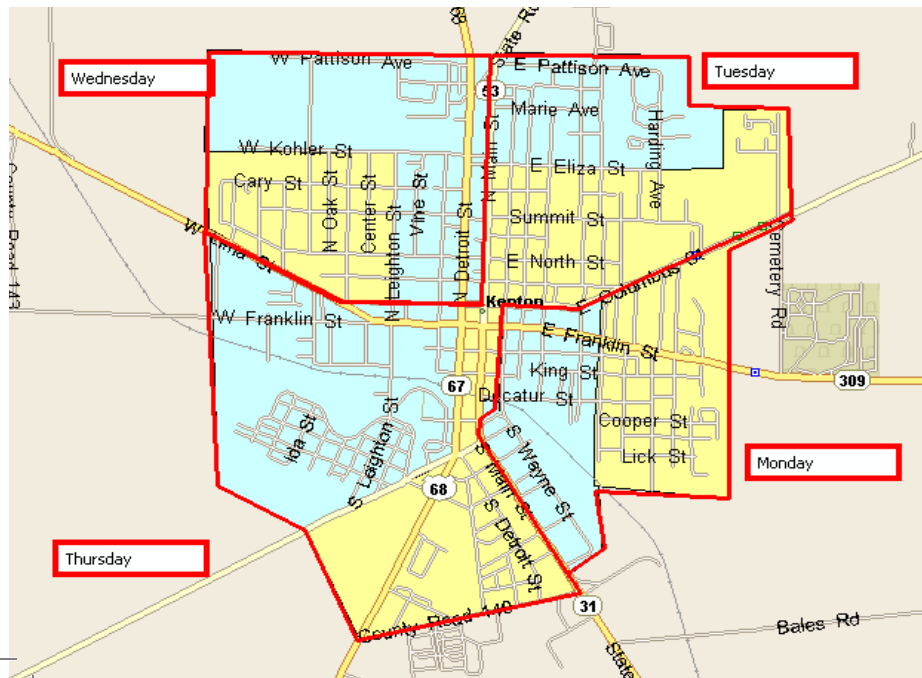

2020 Waste & Recycling Calendar

City of Kenton

Locate your service area on the map below to determine if you are an A Week customer or a B Week customer. Reference the calendar to determine if your **recycling** is to be collected on an A Week or B Week.

Trash is collected every week and should be placed at the curb by 6 a.m. on collection day. Recyclables are collected every other week and should be placed at the curb by 6 a.m. on your collection day.

Holidays are marked in orange and may cause your collections to be postponed 1 business day.

Please call our Customer Service Department at **937.593.3566** or visit RepublicServices.com with any questions regarding collection days, services, cart repairs or bulk item pickups.

A A Week Collection
B B Week Collection
H Holiday

July 2020							
WEEK	Su	Mo	Tu	We	Th	Fr	Sa
A				1	2	3	4
B	5	6	7	8	9	10	11
A	12	13	14	15	16	17	18
B	19	20	21	22	23	24	25
A	26	27	28	29	30	31	

September 2020							
WEEK	Su	Mo	Tu	We	Th	Fr	Sa
B			1	2	3	4	5
A	6	7	8	9	10	11	12
B	13	14	15	16	17	18	19
A	20	21	22	23	24	25	26
B	27	28	29	30			

November 2020							
WEEK	Su	Mo	Tu	We	Th	Fr	Sa
A	1	2	3	4	5	6	7
B	8	9	10	11	12	13	14
A	15	16	17	18	19	20	21
B	22	23	24	25	26	27	28
A	29	30					

January 2021							
WEEK	Su	Mo	Tu	We	Th	Fr	Sa
A						1	2
B	3	4	5	6	7	8	9
A	10	11	12	13	14	15	16
B	17	18	19	20	21	22	23
A	24	25	26	27	28	29	30
B	31						

March 2021							
WEEK	Su	Mo	Tu	We	Th	Fr	Sa
B	1	2	3	4	5	6	
A	7	8	9	10	11	12	13
B	14	15	16	17	18	19	20
A	21	22	23	24	25	26	27
B	28	29	30	31			

May 2021							
WEEK	Su	Mo	Tu	We	Th	Fr	Sa
B							1
A	2	3	4	5	6	7	8
B	9	10	11	12	13	14	15
A	16	17	18	19	20	21	22
B	23	24	25	26	27	28	29
A	30	31					

August 2020							
WEEK	Su	Mo	Tu	We	Th	Fr	Sa
A							1
B	2	3	4	5	6	7	8
A	9	10	11	12	13	14	15
B	16	17	18	19	20	21	22
A	23	24	25	26	27	28	29
B	30	31					

October 2020							
WEEK	Su	Mo	Tu	We	Th	Fr	Sa
B					1	2	3
A	4	5	6	7	8	9	10
B	11	12	13	14	15	16	17
A	18	19	20	21	22	23	24
B	25	26	27	28	29	30	31

December 2020							
WEEK	Su	Mo	Tu	We	Th	Fr	Sa
A			1	2	3	4	5
B	6	7	8	9	10	11	12
A	13	14	15	16	17	18	19
B	20	21	22	23	24	25	26
A	27	28	29	30	31		

February 2021							
WEEK	Su	Mo	Tu	We	Th	Fr	Sa
B		1	2	3	4	5	6
A	7	8	9	10	11	12	13
B	14	15	16	17	18	19	20
A	21	22	23	24	25	26	27
B	28						

April 2021							
WEEK	Su	Mo	Tu	We	Th	Fr	Sa
B					1	2	3
A	4	5	6	7	8	9	10
B	11	12	13	14	15	16	17
A	18	19	20	21	22	23	24
B	25	26	27	28	29	30	

June 2021							
WEEK	Su	Mo	Tu	We	Th	Fr	Sa
A			1	2	3	4	5
B	6	7	8	9	10	11	12
A	13	14	15	16	17	18	19
B	20	21	22	23	24	25	26
A	27	28	29	30			

✓ Acceptable Recyclables

When in doubt, throw it out!

Please make sure your recyclables are **empty, clean and dry** before placing them in your recycling container.

⊘ Unacceptable Trash Items

- Tires
- Drums
- Construction Waste
- Tanks
- Liquids
- Flammables
- Electronics
- Televisions
- Paint

- Items over 50 lbs.
- Rocks
- Brick
- Dirt & Sand
- Hazardous & Medical Waste

We'll handle it from here.®